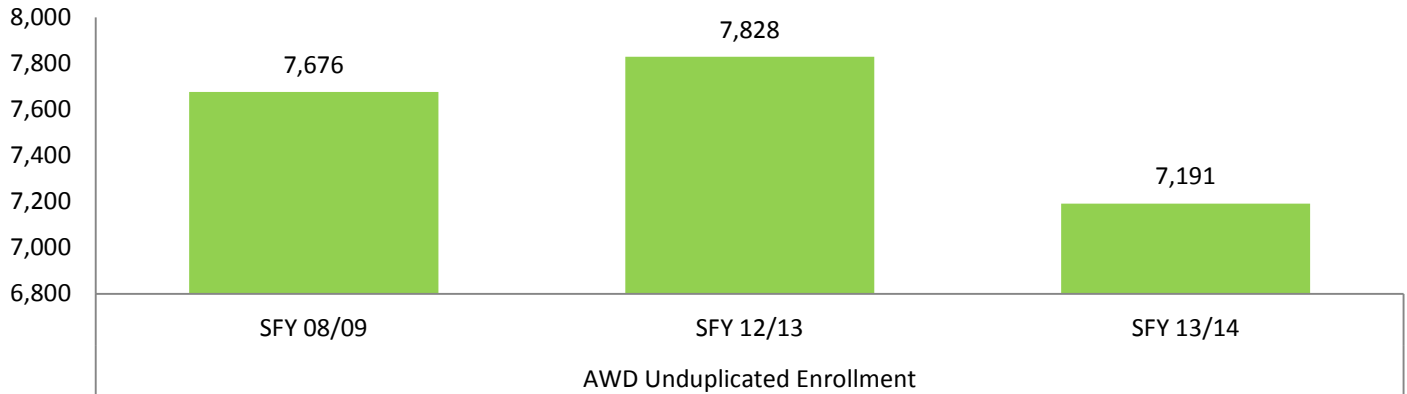

ENROLLMENT

PERCENT OF NEED MET

SFY 08/09	SFY 13/14
6.0%	3.0%

ADULTS WITH DISABILITIES (AWD)

NEED

GAP: Number of people that have a cognitive difficulty	106,604
--	---------

ENROLLMENT

PERCENT OF NEED MET

SFY 08/09	SFY 13/14
7.2%	6.7%

CAREER TECHNICAL EDUCATION (CTE)

NEED

GAP: Number of unemployed people aged 25 to 64 with less than a high school diploma	72,867
---	--------

GAP: Number of unemployed people aged 20 to 24	83,370
--	--------