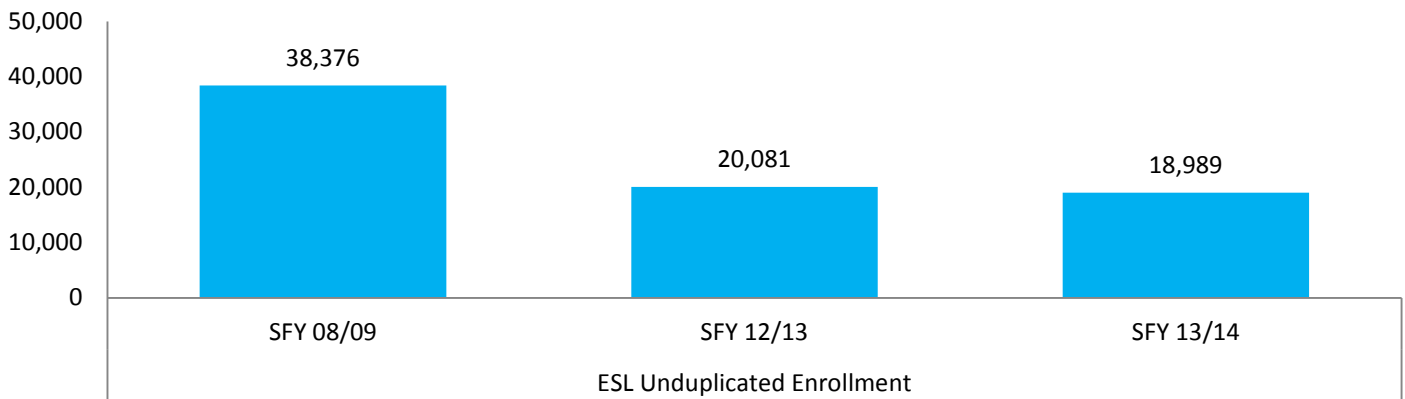

ENROLLMENT

PERCENT OF NEED MET

SFY 08/09	SFY 13/14
13.6%	8.4%

ENGLISH AS SECOND LANGUAGE (ESL)

NEED

GAP: Number of people that speak English "less than well" (age 5 & over)	641,280
GAP: Limited English Proficient population, age 16-64 (Riverside – San Bernardino – Ontario)	498,001

ENROLLMENT

PERCENT OF NEED MET

SFY 08/09	SFY 13/14
6.0%	3.0%

ADULTS WITH DISABILITIES (AWD)

NEED

GAP: Number of people that have a cognitive difficulty	106,604
--	---------

ENROLLMENT

PERCENT OF NEED MET