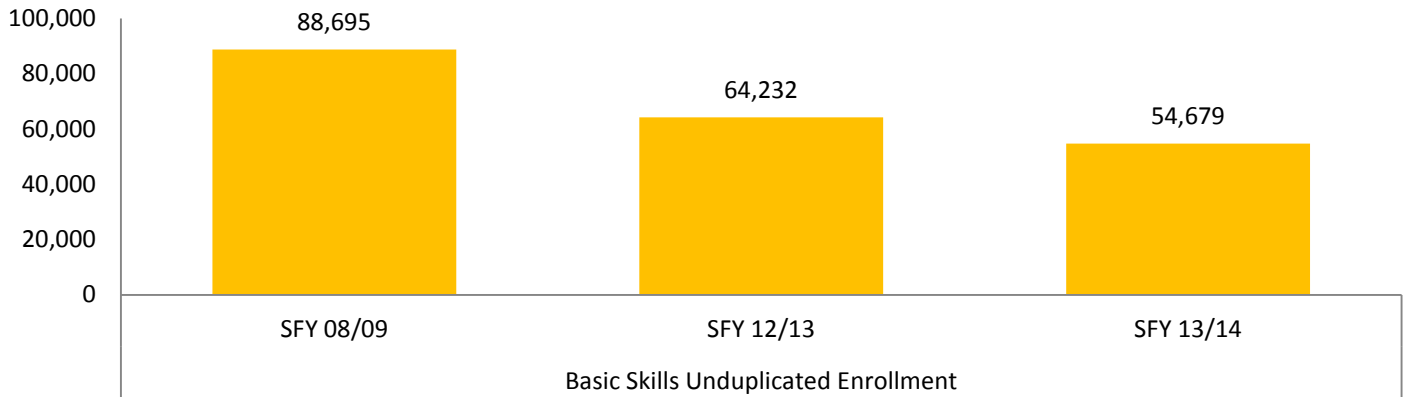

BASIC SKILLS

NEEDⁱ

GAP: Number of people 18 to 24 without a HS Diploma in the region	85,253
GAP: Number of people 25 and over with less than a 9th grade education in the region	269,871
GAP: Number of people 25 and over with at least a 9th grade education, but no diploma in the region	298,221

ENROLLMENT

PERCENT OF NEED MET

SFY 08/09	SFY 13/14
13.6%	8.4%

ENGLISH AS SECOND LANGUAGE (ESL)

NEED

GAP: Number of people that speak English "less than well" (age 5 & over)	641,280
GAP: Limited English Proficient population, age 16-64 (Riverside – San Bernardino – Ontario)	498,001