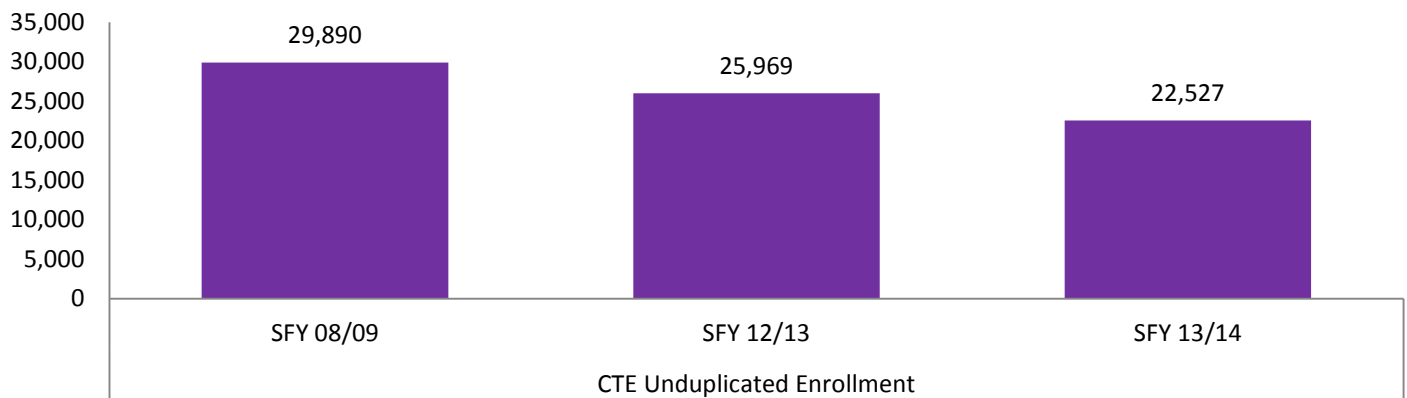

ENROLLMENT

PERCENT OF NEED MET

SFY 08/09	SFY 13/14
19.1%	14.4%

ⁱ Source for "Need" data comes from the U.S. Census Bureau's 2012 American Community Survey (ACS).