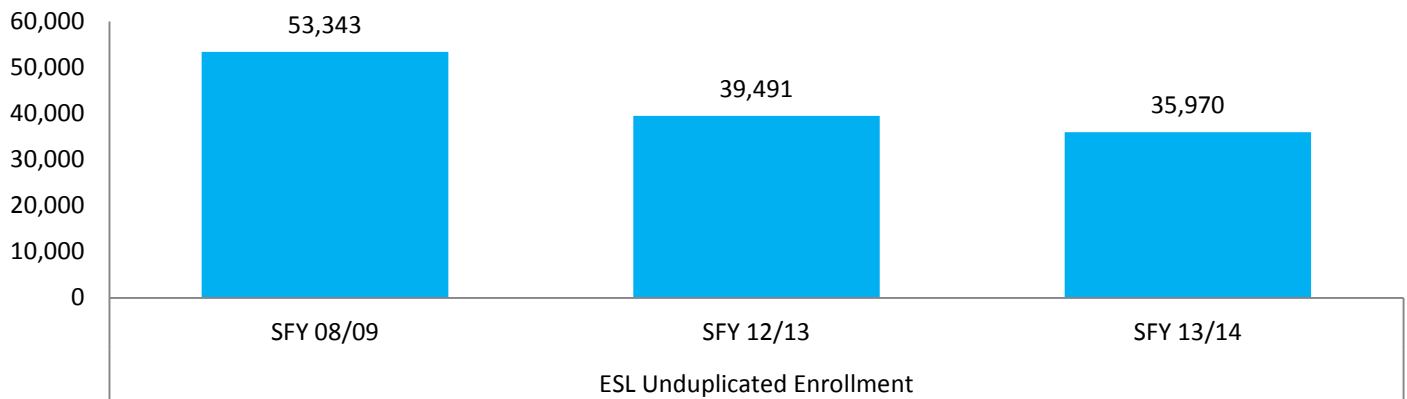

ENROLLMENT

PERCENT OF NEED MET

SFY 08/09	SFY 13/14
12.3%	9.8%

ENGLISH AS SECOND LANGUAGE (ESL)

NEED

GAP: Number of people that speak English "less than well" (age 5 & over)	514,597
GAP: Limited English Proficient population, age 16-64 (San Diego – Carlsbad – San Marcos)	350,998

ENROLLMENT

PERCENT OF NEED MET

SFY 08/09	SFY 13/14
10.4%	7.0%

ADULTS WITH DISABILITIES (AWD)

NEED

GAP: Number of people that have a cognitive difficulty	63,566
--	--------

ENROLLMENT

PERCENT OF NEED MET