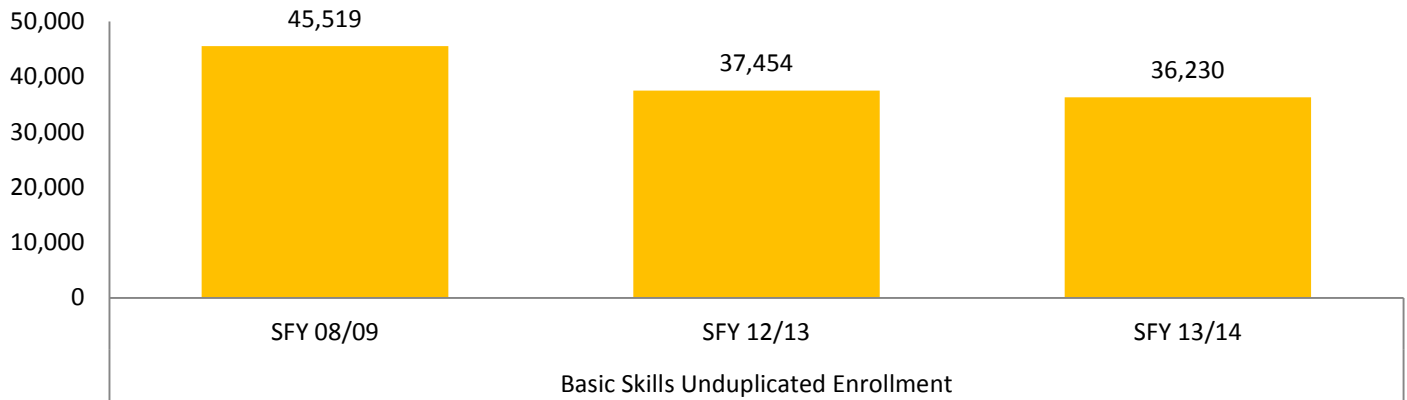

BASIC SKILLS

NEEDⁱ

GAP: Number of people 18 to 24 without a HS Diploma in the region	43,444
GAP: Number of people 25 and over with less than a 9th grade education in the region	173,451
GAP: Number of people 25 and over with at least a 9th grade education, but no diploma in the region	152,956

ENROLLMENT

PERCENT OF NEED MET

SFY 08/09	SFY 13/14
12.3%	9.8%

ENGLISH AS SECOND LANGUAGE (ESL)

NEED

GAP: Number of people that speak English "less than well" (age 5 & over)	514,597
GAP: Limited English Proficient population, age 16-64 (San Diego – Carlsbad – San Marcos)	350,998