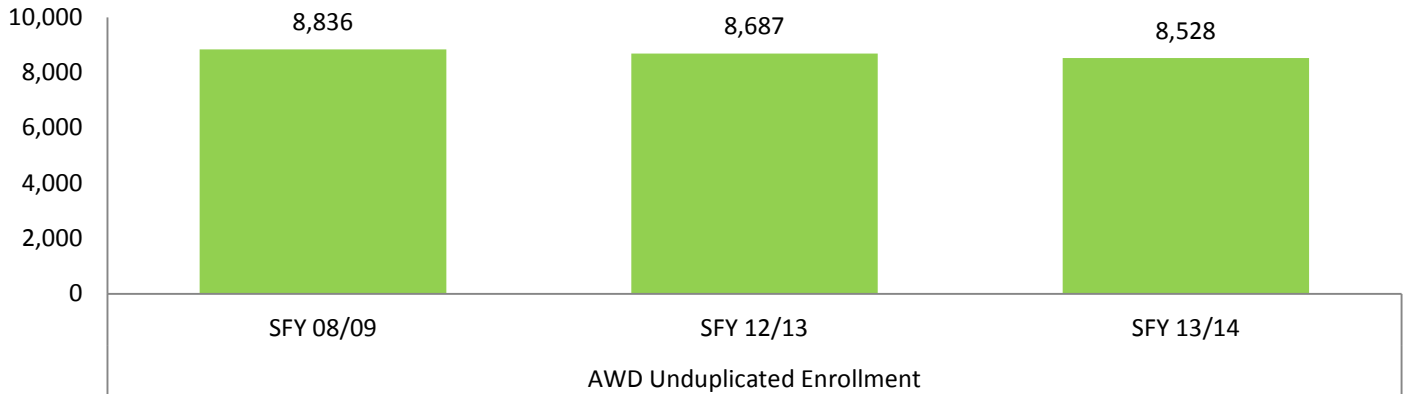

ENROLLMENT

PERCENT OF NEED MET

SFY 08/09	SFY 13/14
10.4%	7.0%

ADULTS WITH DISABILITIES (AWD)

NEED

GAP: Number of people that have a cognitive difficulty	63,566
--	--------

ENROLLMENT

PERCENT OF NEED MET

SFY 08/09	SFY 13/14
13.9%	13.4%

CAREER TECHNICAL EDUCATION (CTE)

NEED

GAP: Number of unemployed people aged 25 to 64 with less than a high school diploma	27,638
---	--------

GAP: Number of unemployed people aged 20 to 24	46,212
--	--------