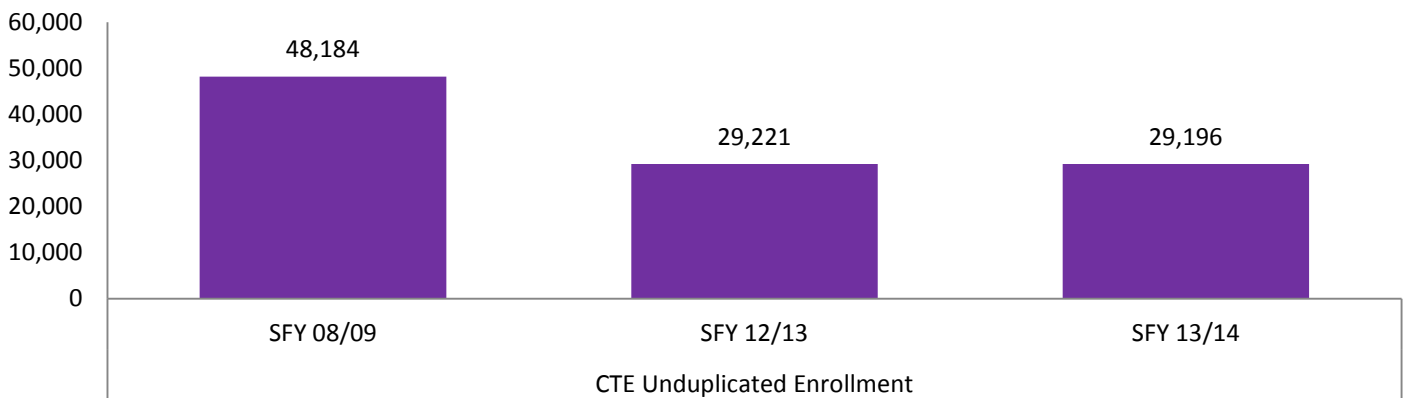

ENROLLMENT

PERCENT OF NEED MET

SFY 08/09	SFY 13/14
65.2%	39.5%

ⁱ Source for "Need" data comes from the U.S. Census Bureau's 2012 American Community Survey (ACS).