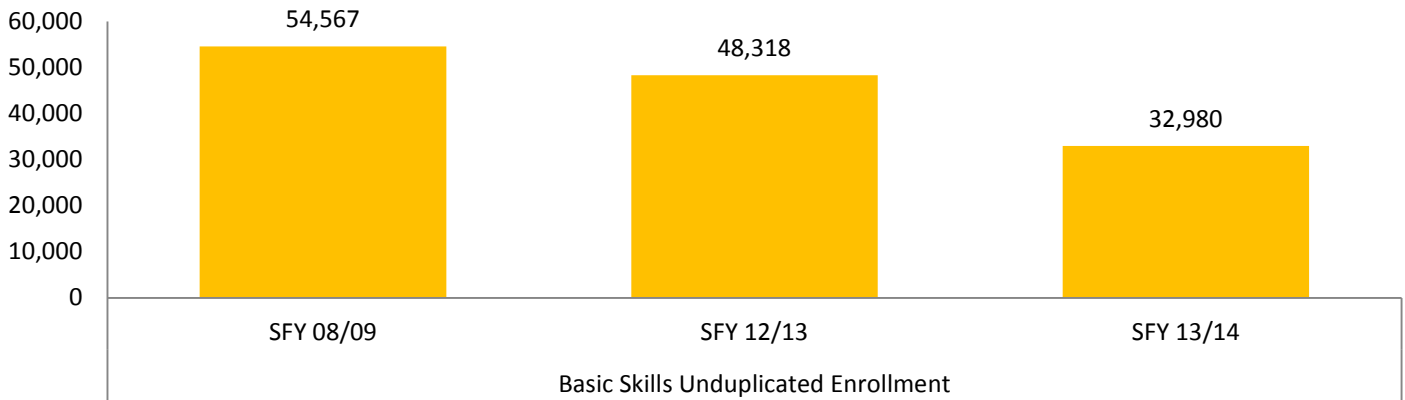

BASIC SKILLS

NEEDⁱ

GAP: Number of people 18 to 24 without a HS Diploma in the region	35,656
GAP: Number of people 25 and over with less than a 9th grade education in the region	163,982
GAP: Number of people 25 and over with at least a 9th grade education, but no diploma in the region	120,418

ENROLLMENT

PERCENT OF NEED MET

SFY 08/09	SFY 13/14
17.0%	10.3%

ENGLISH AS SECOND LANGUAGE (ESL)

NEED

GAP: Number of people that speak English "less than well" (age 5 & over)	531,157
GAP: Limited English Proficient population, age 16-64 (San Jose – Sunnyvale –Santa Clara)	278,214