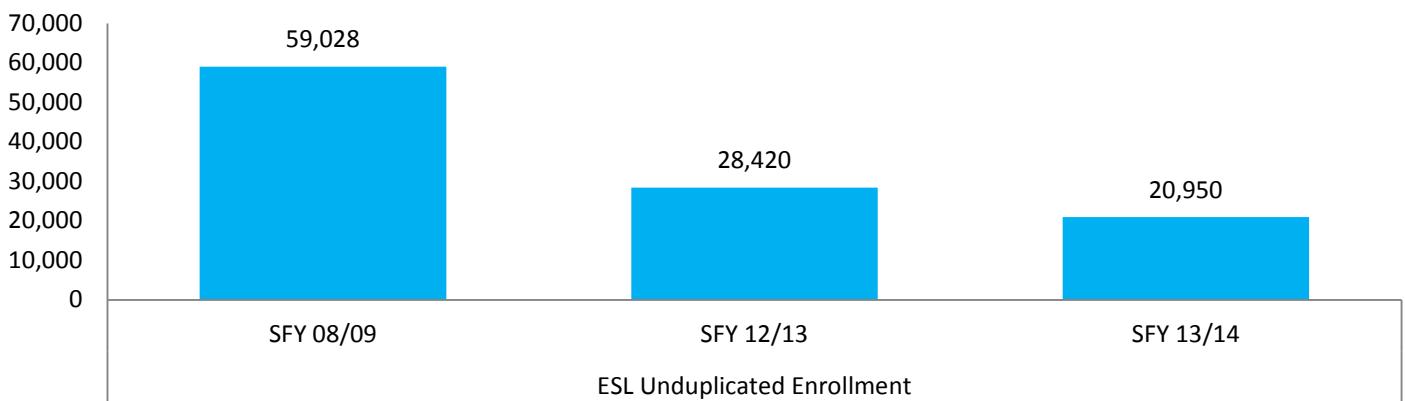

ENROLLMENT

PERCENT OF NEED MET

SFY 08/09	SFY 13/14
17.0%	10.3%

ENGLISH AS SECOND LANGUAGE (ESL)

NEED

GAP: Number of people that speak English "less than well" (age 5 & over)	531,157
GAP: Limited English Proficient population, age 16-64 (San Jose – Sunnyvale –Santa Clara)	278,214

ENROLLMENT

PERCENT OF NEED MET

SFY 08/09	SFY 13/14
11.1%	3.9%

ADULTS WITH DISABILITIES (AWD)

NEED

GAP: Number of people that have a cognitive difficulty	39,207
--	--------

ENROLLMENT

PERCENT OF NEED MET