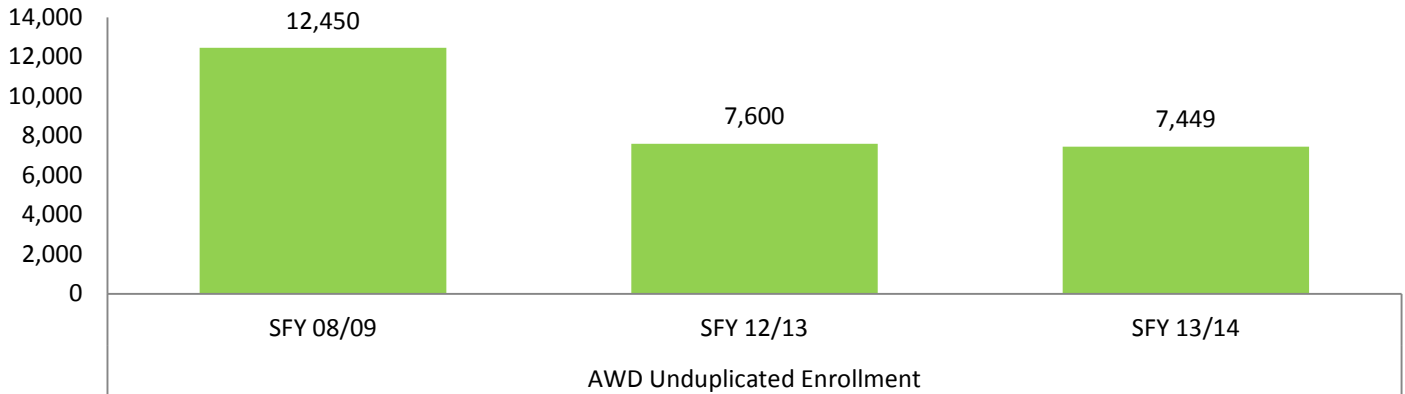

ENROLLMENT

PERCENT OF NEED MET

SFY 08/09	SFY 13/14
11.1%	3.9%

ADULTS WITH DISABILITIES (AWD)

NEED

GAP: Number of people that have a cognitive difficulty	39,207
--	--------

ENROLLMENT

PERCENT OF NEED MET

SFY 08/09	SFY 13/14
31.8%	19.0%

CAREER TECHNICAL EDUCATION (CTE)

NEED

GAP: Number of unemployed people aged 25 to 64 with less than a high school diploma	25,842
---	--------

GAP: Number of unemployed people aged 20 to 24	24,117
--	--------