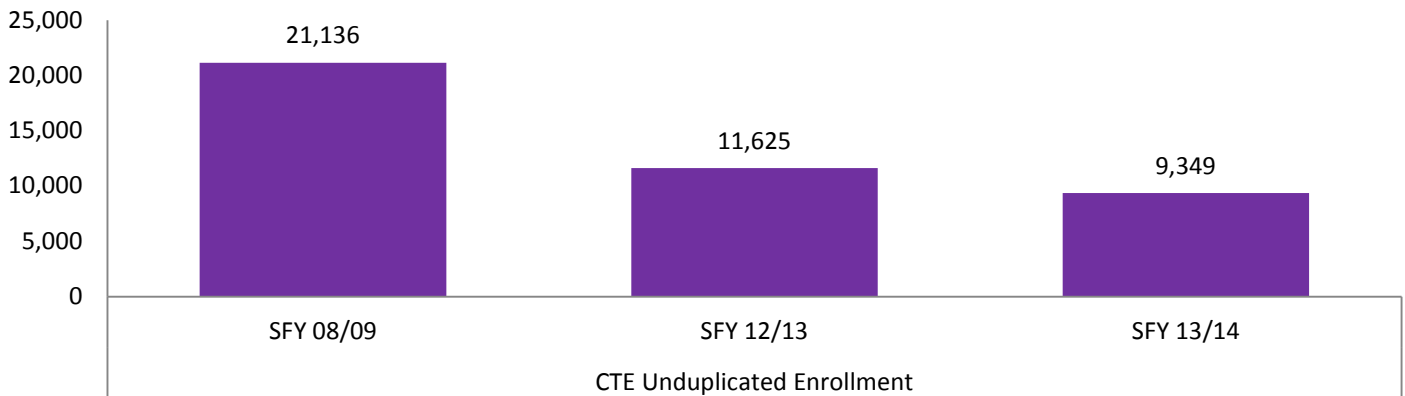

ENROLLMENT

PERCENT OF NEED MET

SFY 08/09	SFY 13/14
42.3%	18.7%

ⁱ Source for "Need" data comes from the U.S. Census Bureau's 2012 American Community Survey (ACS).